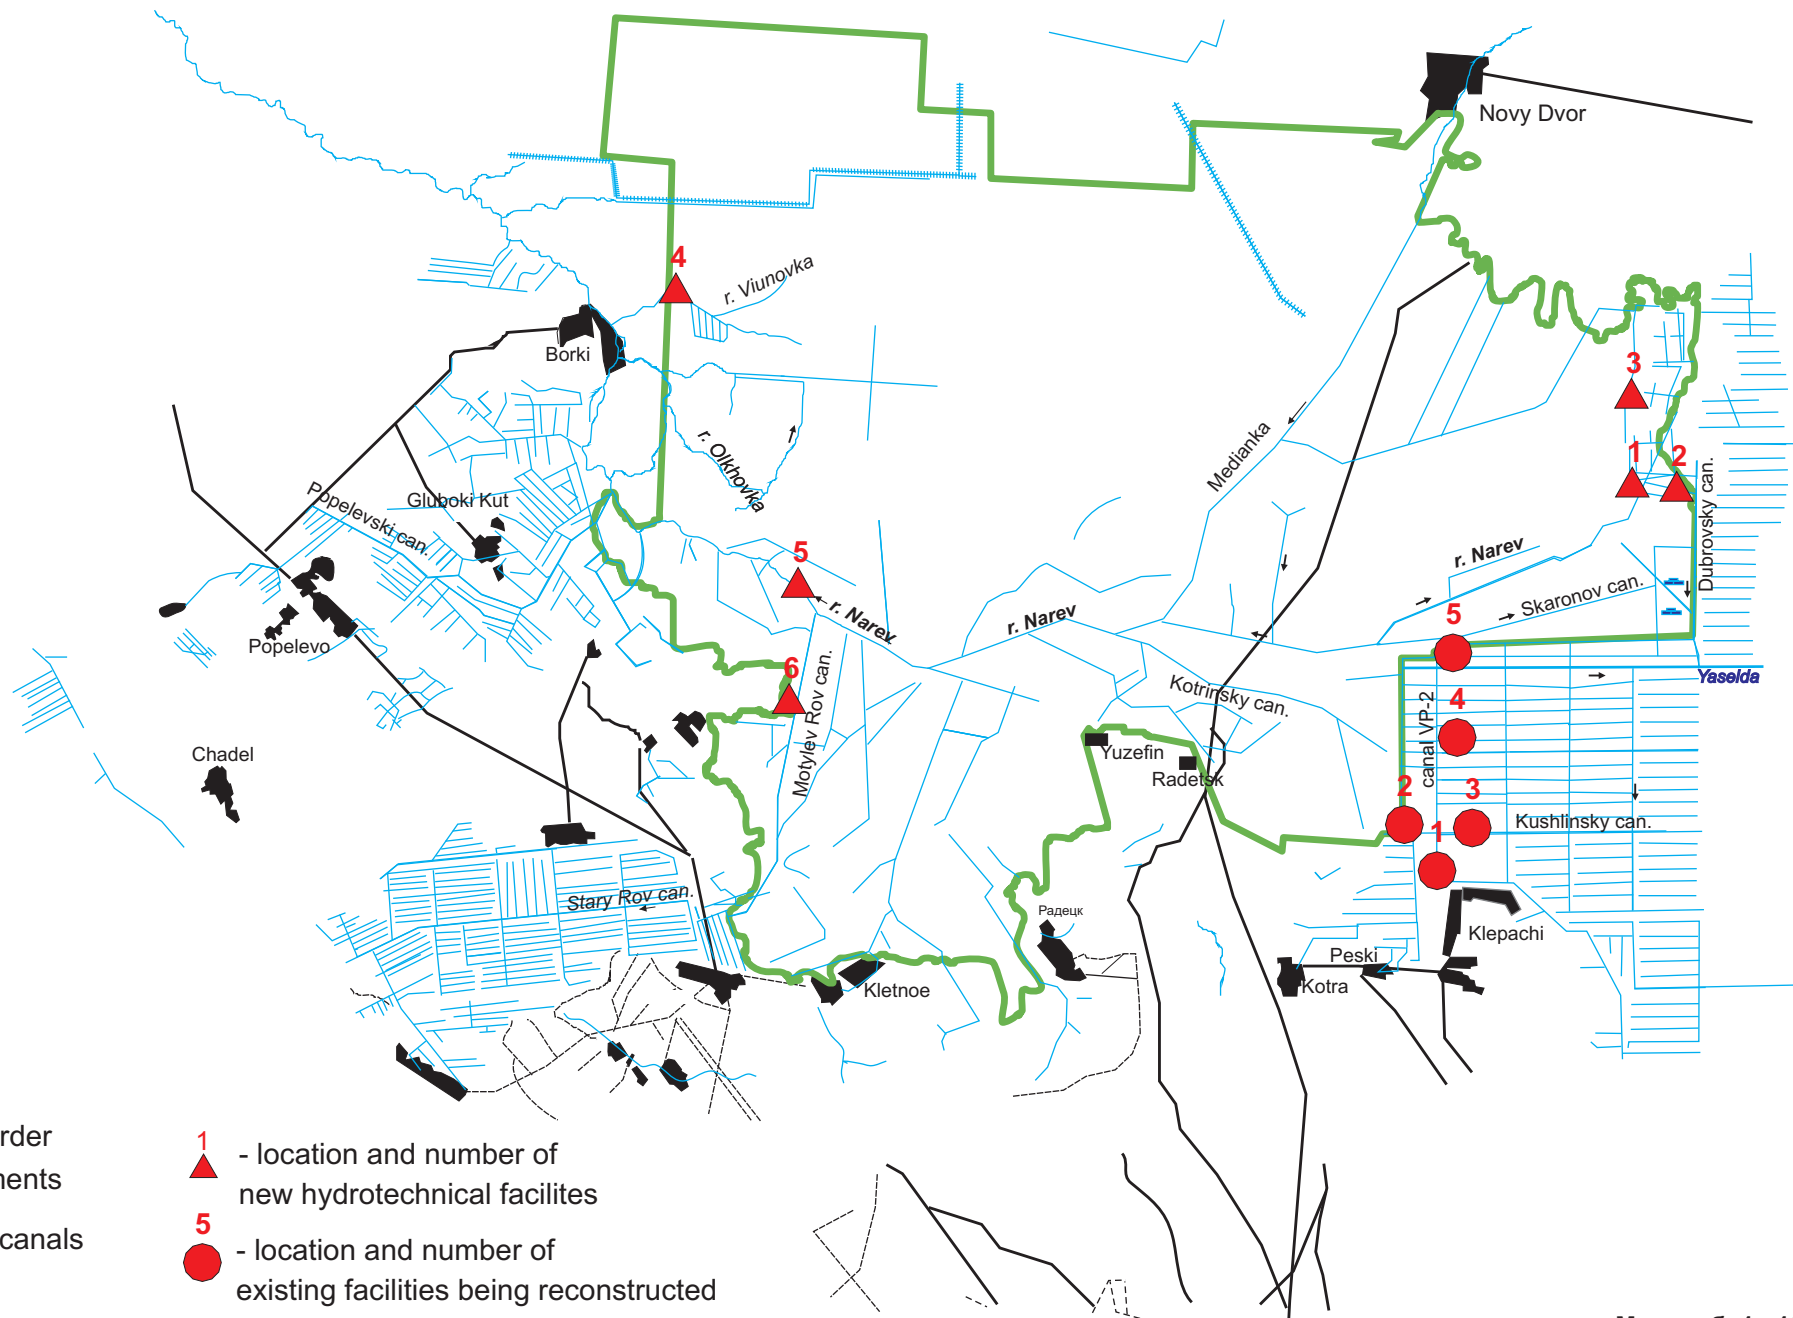

Dikoe

Legend

- - site border
- settlements
- roads
- rivers, canals
- dams

- ▲ 1 - location and number of new hydrotechnical facilities
- 5 - location and number of existing facilities being reconstructed

Масштаб: 1 : 100 000